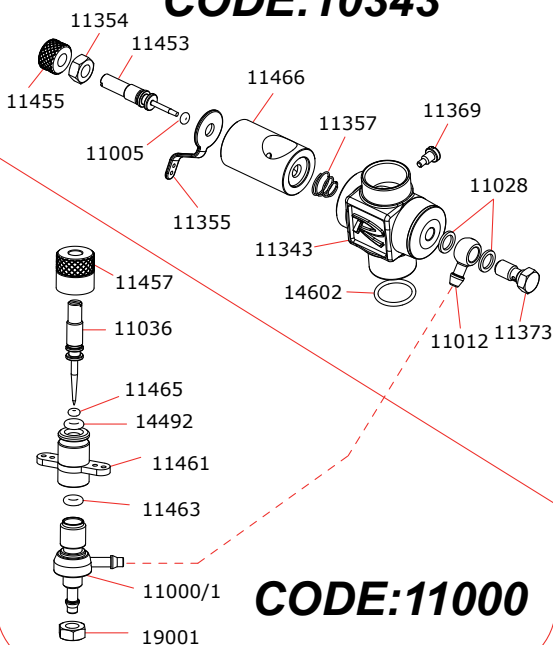

CARBURETTOR: CODE:10343

CODE:11000

Optional		
	03951	0.10mm
	03953	0.15mm
	03952	0.20mm

16371	TO-BE.46 DD	CERAMIC
16370	TO-BE.46 DDA	STEEL

Data ultima modifica:
Date of last modification: **15-02-2018**

Pipes Recommended

	50900	Silencer
	50903	Super silenced with cooling

Manifolds Recommended

	40900	Curved 15° with cooling
	40904	Curved 15° without cooling
	40905	Curved 5° without cooling