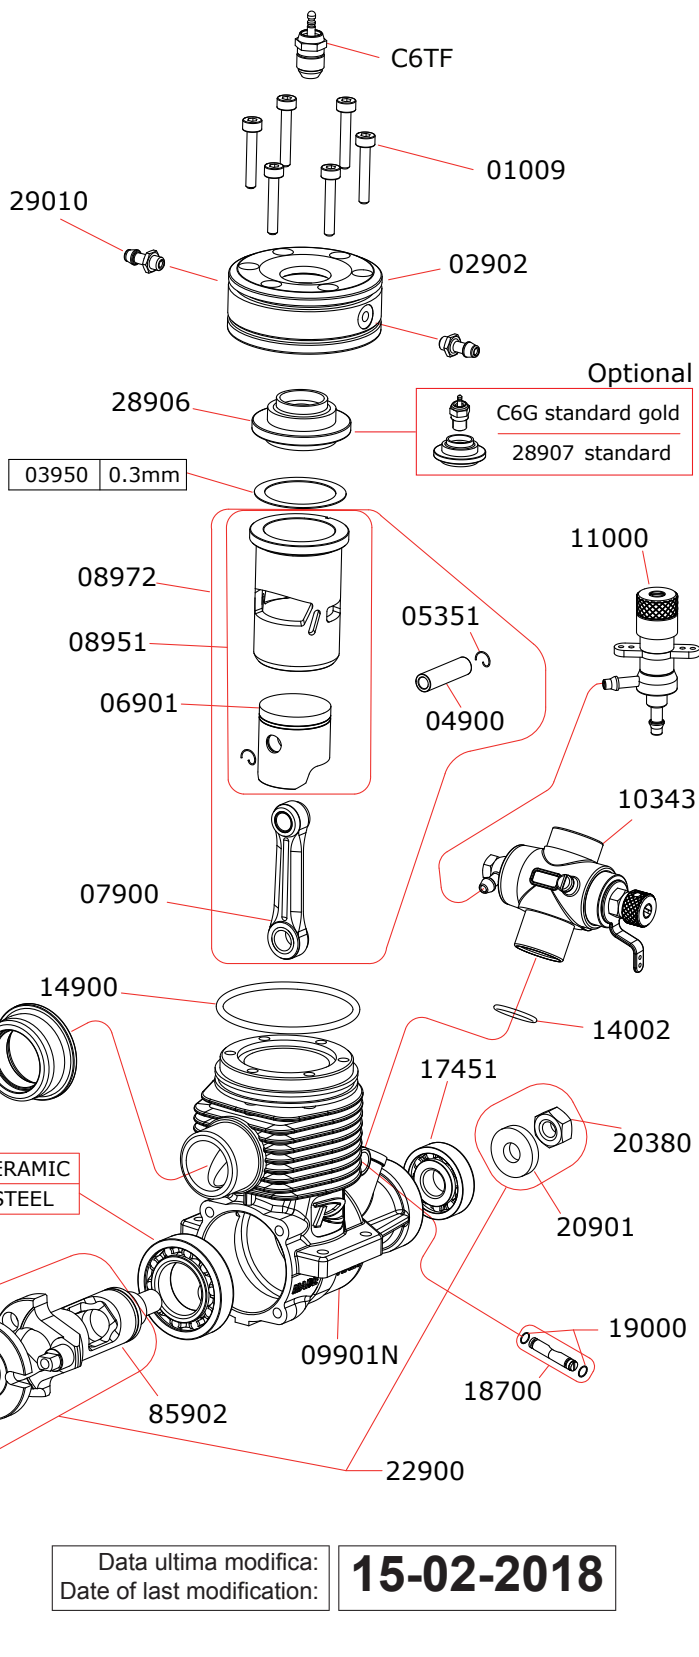

CARBURETTOR: CODE:10343

CODE:11000

Optional		
	03951	0.10mm
	03953	0.15mm
	03952	0.20mm

16371	TO-BE.46 DD	CERAMIC
16370	TO-BE.46 DDA	STEEL

Data ultima modifica:
Date of last modification: **15-02-2018**

Pipes Recommended

	50900	Silencer
	50903	Super silenced with cooling

Manifolds Recommended

	40900	Curved 15° with cooling
	40904	Curved 15° without cooling
	40905	Curved 5° without cooling