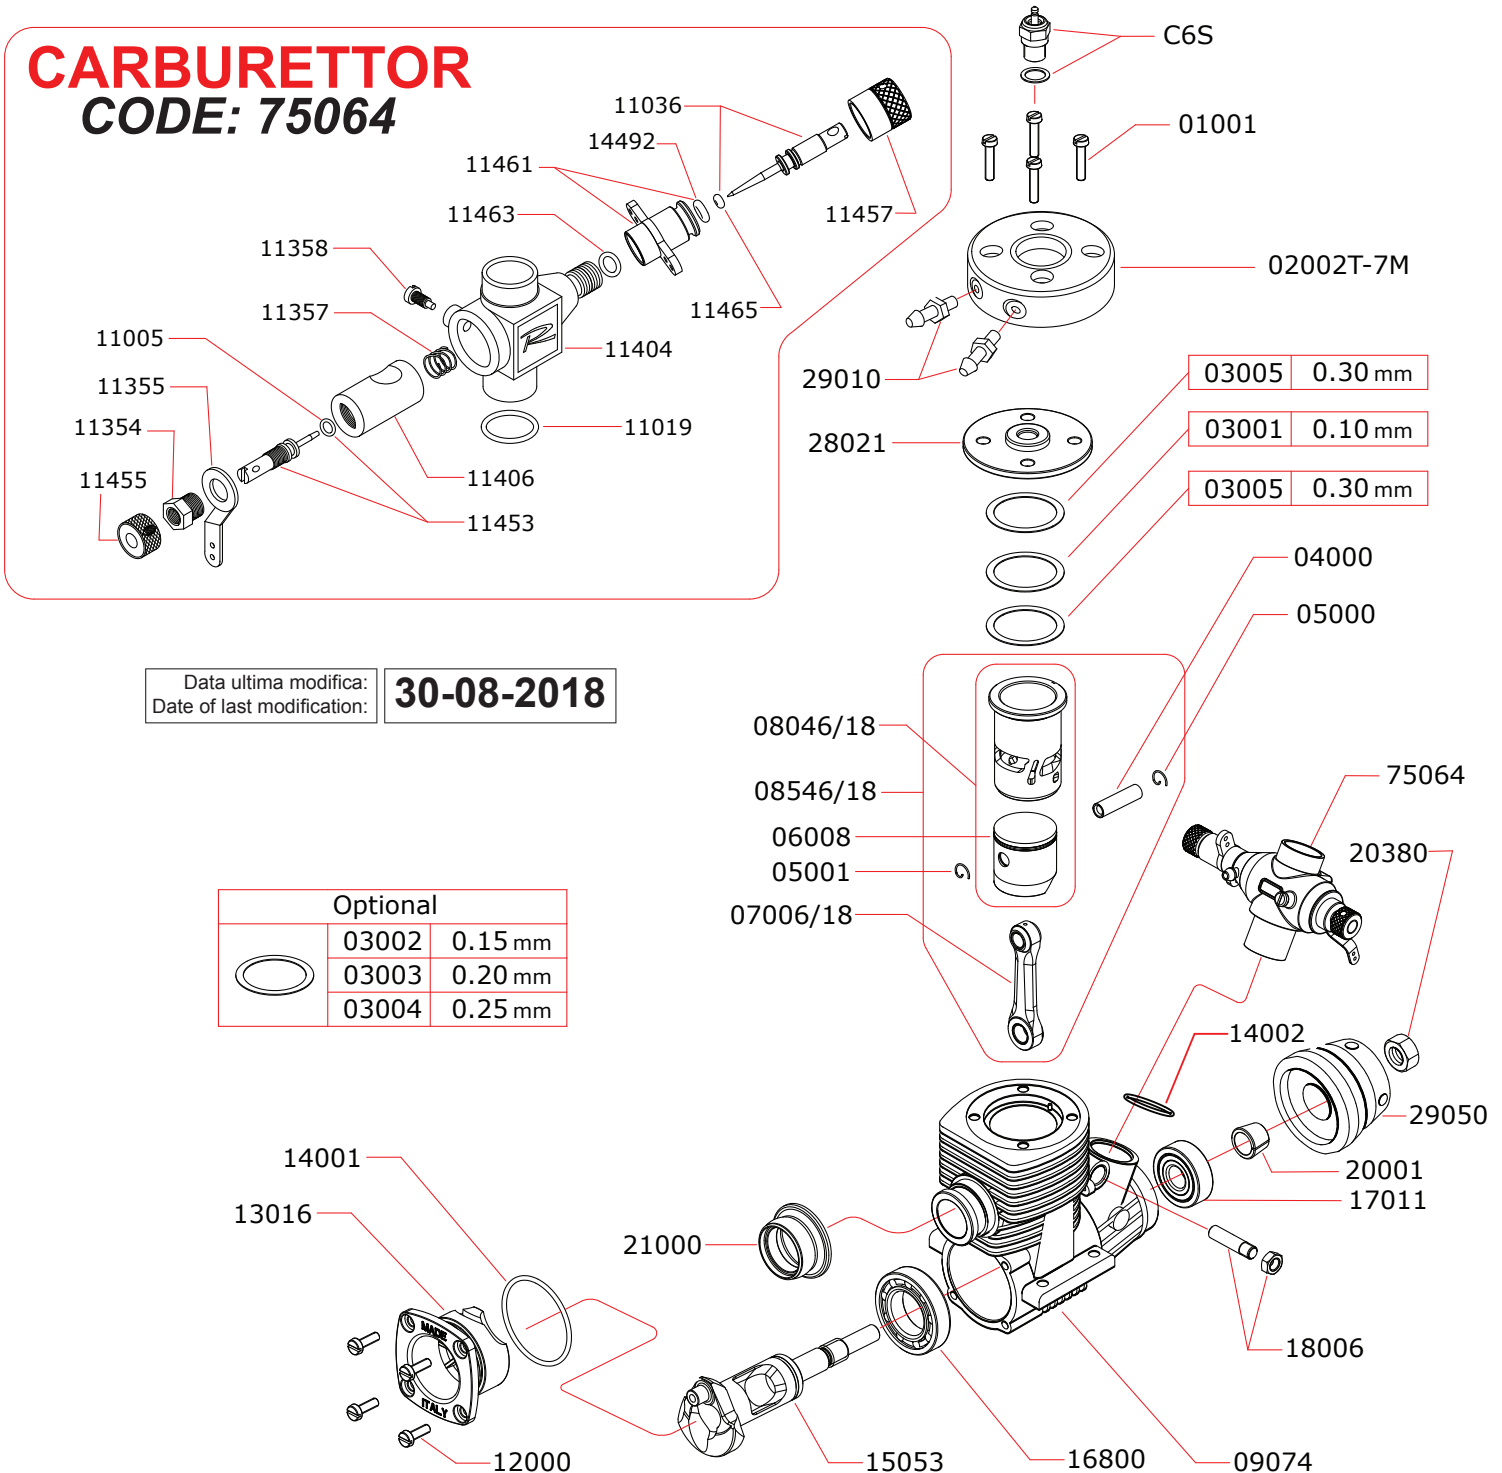

CARBURETTOR

CODE: 75064

Data ultima modifica: **30-08-2018**
 Date of last modification:

Pipes Recommended

	50040	Without silencer
	50041	Silenced
	50042	Super silenced

Manifolds Recommended

	40040	Ø16/13
	40041	Ø16/13 curved 15°
	40042	Ø16/13 curved 180°